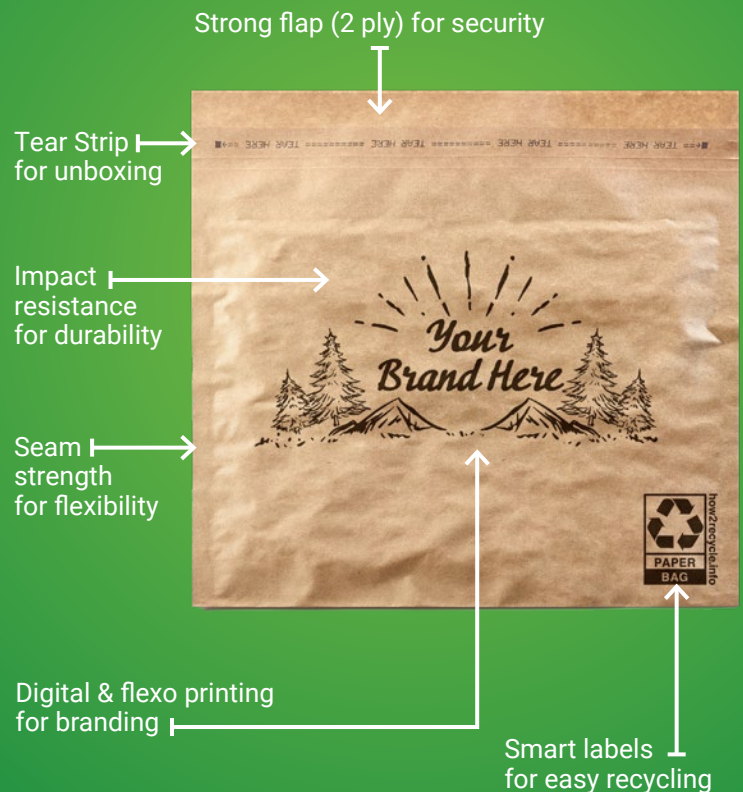

POWER-PACKED BENEFITS

Discover Paper Power & More Solutions at

www.PREGIS.COM