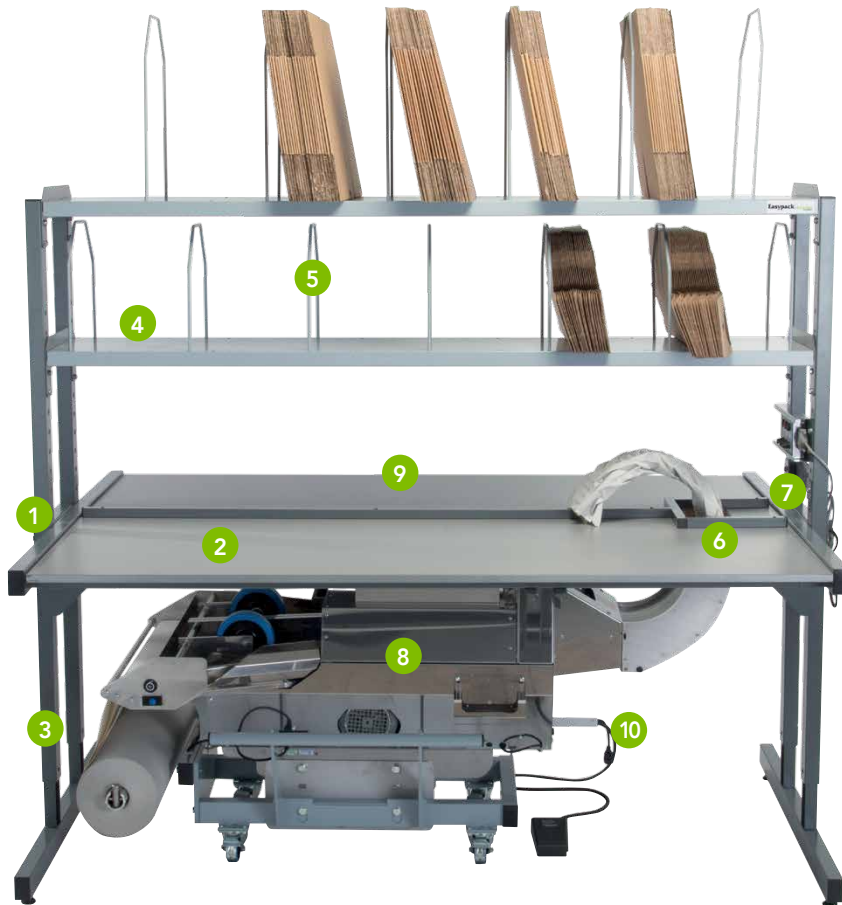

# PACKSTATION<sup>™</sup> OPTIONS

PAPER PACKAGING SYSTEM

Easypack<sup>®</sup> by Pregis

- 1 Strong welded steel construction
- 2 Hardwearing laminate worktop
- 3 Adjustable worktop height
- 4 Optional 2nd adjustable shelf
- 5 Additional shelf dividers
- 6 Chute outlet guard
- 7 120V multi-way socket bracket
- 8 Securely, located dispensing machine
- 9 Single or double worktop option
- 10 Under worktop cable management

The Packstation is an ergonomically designed workstation that enables packers to efficiently pack goods in a variety of ways. Available in single or double-sided versions, Packstation offers an organized workspace where everything you require is comfortably available at your fingertips.

Packstation comes complete with an integrated paper cushion dispensing machine (compatible with Packsolo, Packmaster Pro and Quantum series).

- Single or double workstation options
- Easy access paper loading
- Ergonomic design for operator comfort
- Adjustable height worktop and shelves
- Strong welded steel construction / hardwearing laminate worktops for long lasting performance