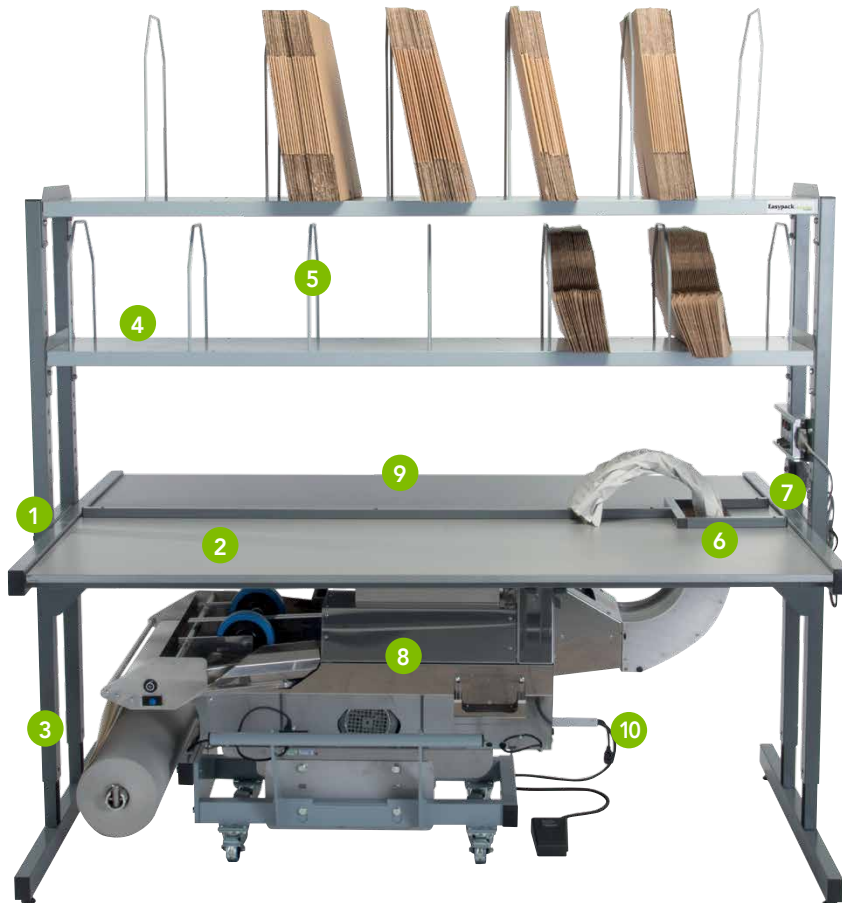

# PACKSTATION<sup>™</sup> OPTIONS

PAPER PACKAGING SYSTEM

Easypack<sup>®</sup> by Pregis

- 1 Strong welded steel construction
- 2 Hardwearing laminate worktop
- 3 Adjustable worktop height
- 4 Optional 2nd adjustable shelf
- 5 Additional shelf dividers
- 6 Chute outlet guard
- 7 120V multi-way socket bracket
- 8 Securely, located dispensing machine
- 9 Single or double worktop option
- 10 Under worktop cable management

The Packstation is an ergonomically designed workstation that enables packers to efficiently pack goods in a variety of ways. Available in single or double-sided versions, Packstation offers an organized workspace where everything you require is comfortably available at your fingertips.

Packstation comes complete with an integrated paper cushion dispensing machine (compatible with Packsolo, Packmaster Pro and Quantum series).

- Single or double workstation options
- Easy access paper loading
- Ergonomic design for operator comfort
- Adjustable height worktop and shelves
- Strong welded steel construction / hardwearing laminate worktops for long lasting performance