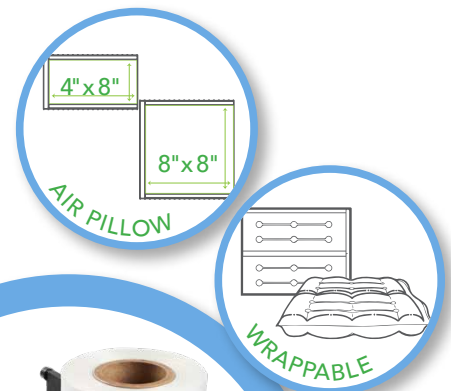

Designed with the omni-channel retailer in mind, the easy-to-operate AirSpeed® Fit™ is ideal for compact packing stations.

- Ideal for ship-from-store (SFS) applications where space is at a premium
- Great replacement for traditional void fill as well as ½ inch bubble – affordable and a fraction of the required storage space
- Reliable, simple packaging material that protects items to their final destination
- Worker ergonomics and space are maximized
- Fits into tight spaces; can be mounted directly onto racking
- No training required. Simple, out of the box operation. Just plug and go!

Place individual or a series of air pillows into empty spaces or voids in the shipping container to help protect your product in transit.

**Air Pillows sizes:** 8 x 4 inches or 8 x 8 inches

**Wrappable void fill:** Quilted design cradles the product forming a protective cushion

All options come in 1,000 foot rolls

**Machine Specifications:**

- Dimensions: 11" L x 13" W x 9" H
- Weight: 15 lbs.
- Standard wall outlet 100-240 VAC
- Speed: 18 feet per minute
- Optional collection bins and remote footswitch